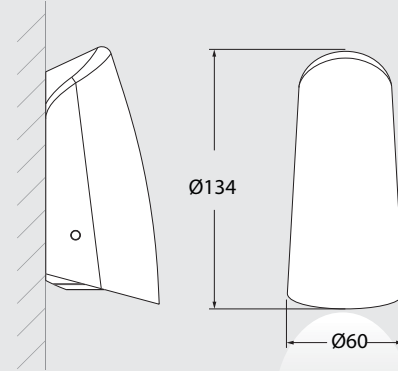

Master box: **50pcs**