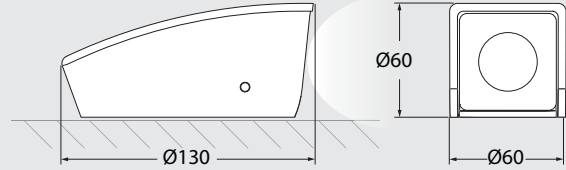

MAMETE LED VERSIONS				
LAMP	POWER	LUMINOUS FLUX	VOLTAGE RANGE	COLOUR TEMPERATURE
	1,7W	170Lm	100-240V 50/60 Hz	4000K
				3000K

AVAILABLE COLORS			
COVER (MOULDED COLOURS)			DIFFUSER
BLACK (A)	GREY (L)	WHITE (W)	FROSTED (X) BLUE (U)
			GREEN (N) ORANGE (R)

MAMETE SQUARE

LED G9 LAMP INCLUDED	4000K	1A3.000.Z1L
	1,7W 3000K	1A3.000.Z1R

Master box: **50pcs**

MAMETE ROUND

LED G9 LAMP INCLUDED	4000K	2A3.000.Z1L
	1,7W 3000K	2A3.000.Z1R

Master box: **50pcs**