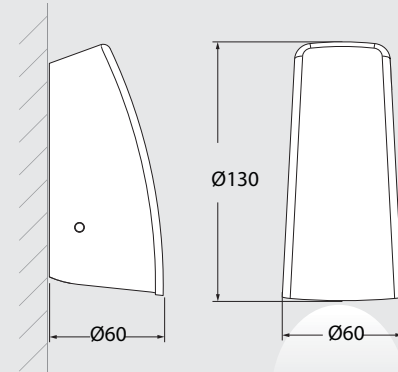

MAMETE LED VERSIONS				
LAMP	POWER	LUMINOUS FLUX	VOLTAGE RANGE	COLOUR TEMPERATURE
	1,7W	170Lm	100-240V 50/60 Hz	4000K
				3000K

AVAILABLE COLORS			
COVER (MOULDED COLOURS)			DIFFUSER
BLACK (A)	GREY (L)	WHITE (W)	FROSTED (X) BLUE (U)
			GREEN (N) ORANGE (R)

MAMETE SQUARE

LED G9 LAMP INCLUDED	4000K	1A3.000.Z1L
	1,7W 3000K	1A3.000.Z1R

Master box: **50pcs**

MAMETE ROUND

LED G9 LAMP INCLUDED	4000K	2A3.000.Z1L
	1,7W 3000K	2A3.000.Z1R

Master box: **50pcs**