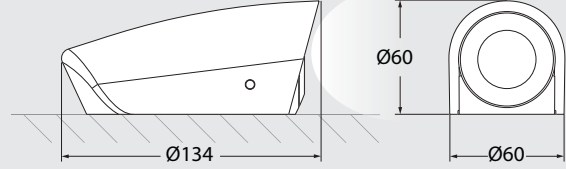

Master box: **50pcs**