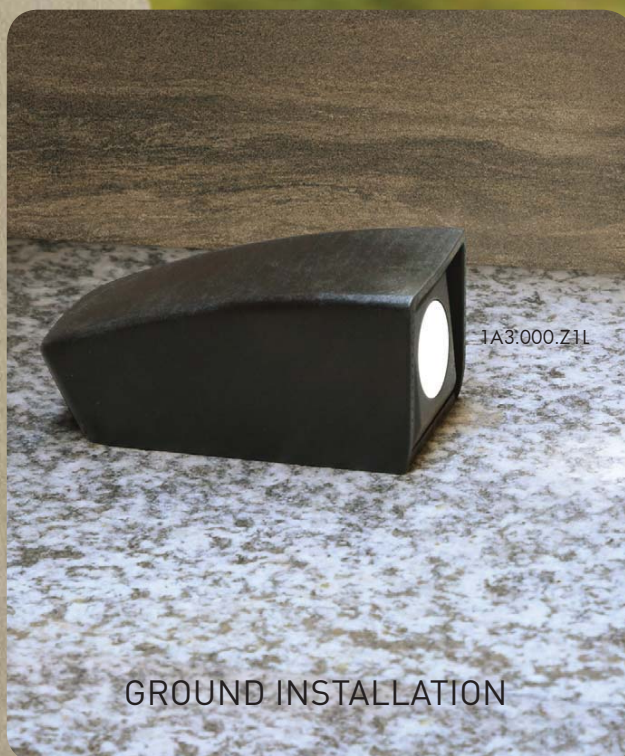

MAMETE

UP & DOWN

MADE IN ITALY

WALL INSTALLATION

2A3.000.Z1L

1A3.000.Z1L

GROUND INSTALLATION

MAMETE LED VERSIONS				
LAMP	POWER	LUMINOUS FLUX	VOLTAGE RANGE	COLOUR TEMPERATURE
	1,7W	170Lm	100-240V 50/60 Hz	4000K
				3000K

AVAILABLE COLORS			
COVER (MOULDED COLOURS)			DIFFUSER
BLACK (A)	GREY (L)	WHITE (W)	FROSTED (X) BLUE (U)
			 
			GREEN (N) ORANGE (R)
			 

MAMETE SQUARE

LED G9 LAMP INCLUDED	4000K	1A3.000.Z1L
	1,7W 3000K	1A3.000.Z1R