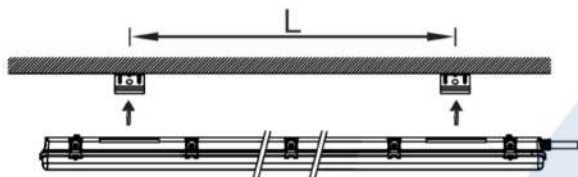

Essential Smartbright TLED Waterproof: WT069C

Safe & Reliable

Unique selling point

- PC Cover and housing material
- Stainless Steel Clips
- IP65, IK08
- Glow wire rating: 850C
- -20C - +35C *

* Depends on TLED

PHILIPS

Essential Smartbright TLED Waterproof: WT069C Spec sheet

	A Brand Bare TLED Waterproof
Safety Class (driver+system)	Class II
Housing material	PC
Cover material (Diffuser)	PC
Clips	Stainless Steel
Cable Gland	M20 (same as Coreline Waterproof)
IPxx	IP65
IKxx	IK08
Ball-proof	follow IEC
Glow wire rating	850C
fire-rated	follow IEC
Mounting	Via SS Brackets
Power connection	Through connector (integrated fuse)
Color(s) (and RAL code)	Light Grey (same as coreline waterproof)
Size (LxWxH) + considerations	Supplier provided
Weight (Kg)	Supplier provided
Packaging concept	1-in-1 + cartonbox
Temperature Range (depending on TLED)	-20C - +35C (housing only).
	(possible to have 10% lower lamp life at 35C for 2x4ft lamps)
Luminaire Service class	B
RoHS/REACH	Yes

Mounting distance

Type	L600	L1200
L	255-405mm	730-950mm

12NC	Description
911401807181	WT069C SE 1XTLED Bare L600 GM
911401807281	WT069C SE 2XTLED Bare L600 GM
911401806981	WT069C SE 1XTLED Bare L1200 GM
911401807081	WT069C SE 2XTLED Bare L1200 GM