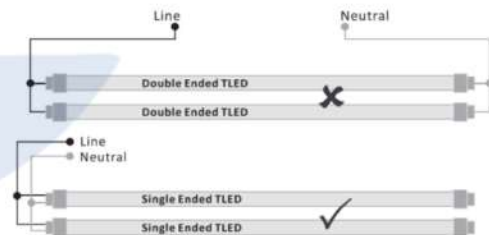

Essential Smartbright TLED Waterproof: WT069C

Safe & Reliable

Unique selling point

- PC Cover and housing material
- Stainless Steel Clips
- IP65, IK08
- Glow wire rating: 850C
- -20C - +35C *

* Depends on TLED

PHILIPS

Essential Smartbright TLED Waterproof: WT069C Spec sheet

	A Brand Bare TLED Waterproof
Safety Class (driver+system)	Class II
Housing material	PC
Cover material (Diffuser)	PC
Clips	Stainless Steel
Cable Gland	M20 (same as Coreline Waterproof)
IPxx	IP65
IKxx	IK08
Ball-proof	follow IEC
Glow wire rating	850C
fire-rated	follow IEC
Mounting	Via SS Brackets
Power connection	Through connector (integrated fuse)
Color(s) (and RAL code)	Light Grey (same as coreline waterproof)
Size (LxWxH) + considerations	Supplier provided
Weight (Kg)	Supplier provided
Packaging concept	1-in-1 + cartonbox
Temperature Range (depending on TLED)	-20C - +35C (housing only).
	(possible to have 10% lower lamp life at 35C for 2x4ft lamps)
Luminaire Service class	B
RoHS/REACH	Yes

Mounting distance

Type	L600	L1200
L	255-405mm	730-950mm

12NC	Description
911401807181	WT069C SE 1XTLED Bare L600 GM
911401807281	WT069C SE 2XTLED Bare L600 GM
911401806981	WT069C SE 1XTLED Bare L1200 GM
911401807081	WT069C SE 2XTLED Bare L1200 GM