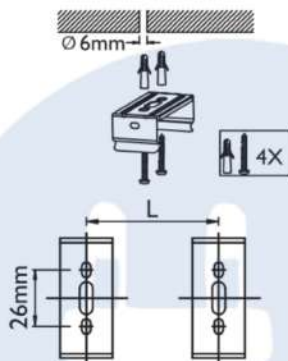

PHILIPS

Essential Smartbright TLED Waterproof: WT069C Spec sheet

	A Brand Bare TLED Waterproof
Safety Class (driver+system)	Class II
Housing material	PC
Cover material (Diffuser)	PC
Clips	Stainless Steel
Cable Gland	M20 (same as Coreline Waterproof)
IPxx	IP65
IKxx	IK08
Ball-proof	follow IEC
Glow wire rating	850C
fire-rated	follow IEC
Mounting	Via SS Brackets
Power connection	Through connector (integrated fuse)
Color(s) (and RAL code)	Light Grey (same as coreline waterproof)
Size (LxWxH) + considerations	Supplier provided
Weight (Kg)	Supplier provided
Packaging concept	1-in-1 + cartonbox
Temperature Range (depending on TLED)	-20C - +35C (housing only).
	(possible to have 10% lower lamp life at 35C for 2x4ft lamps)
Luminaire Service class	B
RoHS/REACH	Yes

Mounting distance

Type	L600	L1200
L	255-405mm	730-950mm

12NC	Description
911401807181	WT069C SE 1XTLED Bare L600 GM
911401807281	WT069C SE 2XTLED Bare L600 GM
911401806981	WT069C SE 1XTLED Bare L1200 GM
911401807081	WT069C SE 2XTLED Bare L1200 GM