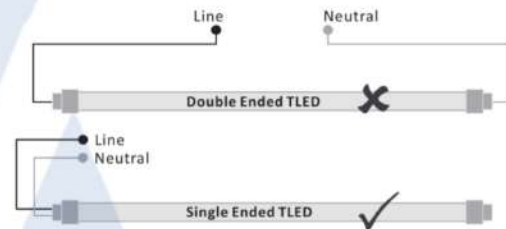

Essential Smartbright TLED Waterproof: WT069C

Safe & Reliable

Unique selling point

- PC Cover and housing material
- Stainless Steel Clips
- IP65, IK08
- Glow wire rating: 850C
- -20C - +35C *

* Depends on TLED

PHILIPS

Essential Smartbright TLED Waterproof: WT069C Spec sheet

	A Brand Bare TLED Waterproof
Safety Class (driver+system)	Class II
Housing material	PC
Cover material (Diffuser)	PC
Clips	Stainless Steel
Cable Gland	M20 (same as Coreline Waterproof)
IPxx	IP65
IKxx	IK08
Ball-proof	follow IEC
Glow wire rating	850C
fire-rated	follow IEC
Mounting	Via SS Brackets
Power connection	Through connector (integrated fuse)
Color(s) (and RAL code)	Light Grey (same as coreline waterproof)
Size (LxWxH) + considerations	Supplier provided
Weight (Kg)	Supplier provided
Packaging concept	1-in-1 + cartonbox
Temperature Range (depending on TLED)	-20C - +35C (housing only).
	(possible to have 10% lower lamp life at 35C for 2x4ft lamps)
Luminaire Service class	B
RoHS/REACH	Yes

Mounting distance

Type	L600	L1200
L	255-405mm	730-950mm

12NC	Description
911401807181	WT069C SE 1XTLED Bare L600 GM
911401807281	WT069C SE 2XTLED Bare L600 GM
911401806981	WT069C SE 1XTLED Bare L1200 GM
911401807081	WT069C SE 2XTLED Bare L1200 GM