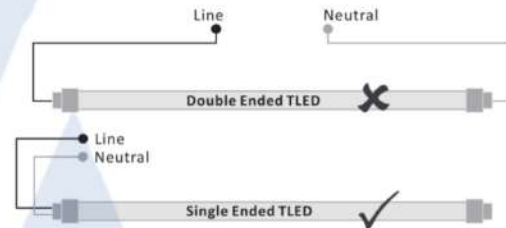

Essential Smartbright TLED Waterproof: WT069C

Safe & Reliable

Unique selling point

- PC Cover and housing material
- Stainless Steel Clips
- IP65, IK08
- Glow wire rating: 850C
- -20C - +35C *

* Depends on TLED

PHILIPS

Essential Smartbright TLED Waterproof: WT069C Spec sheet

	A Brand Bare TLED Waterproof
Safety Class (driver+system)	Class II
Housing material	PC
Cover material (Diffuser)	PC
Clips	Stainless Steel
Cable Gland	M20 (same as Coreline Waterproof)
IPxx	IP65
IKxx	IK08
Ball-proof	follow IEC
Glow wire rating	850C
fire-rated	follow IEC
Mounting	Via SS Brackets
Power connection	Through connector (integrated fuse)
Color(s) (and RAL code)	Light Grey (same as coreline waterproof)
Size (LxWxH) + considerations	Supplier provided
Weight (Kg)	Supplier provided
Packaging concept	1-in-1 + cartonbox
Temperature Range (depending on TLED)	-20C - +35C (housing only).
	(possible to have 10% lower lamp life at 35C for 2x4ft lamps)
Luminaire Service class	B
RoHS/REACH	Yes

Mounting distance

Type	L600	L1200
L	255-405mm	730-950mm

12NC	Description
911401807181	WT069C SE 1XTLED Bare L600 GM
911401807281	WT069C SE 2XTLED Bare L600 GM
911401806981	WT069C SE 1XTLED Bare L1200 GM
911401807081	WT069C SE 2XTLED Bare L1200 GM