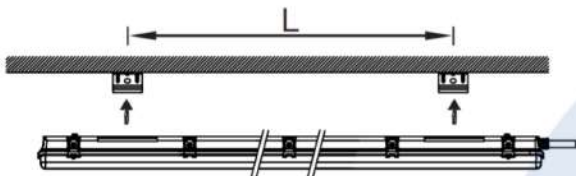

Essential Smartbright TLED Waterproof: WT069C

Safe & Reliable

Unique selling point

- PC Cover and housing material
- Stainless Steel Clips
- IP65, IK08
- Glow wire rating: 850C
- -20C - +35C *

* Depends on TLED

PHILIPS

Essential Smartbright TLED Waterproof: WT069C Spec sheet

	A Brand Bare TLED Waterproof
Safety Class (driver+system)	Class II
Housing material	PC
Cover material (Diffuser)	PC
Clips	Stainless Steel
Cable Gland	M20 (same as Coreline Waterproof)
IPxx	IP65
IKxx	IK08
Ball-proof	follow IEC
Glow wire rating	850C
fire-rated	follow IEC
Mounting	Via SS Brackets
Power connection	Through connector (integrated fuse)
Color(s) (and RAL code)	Light Grey (same as coreline waterproof)
Size (LxWxH) + considerations	Supplier provided
Weight (Kg)	Supplier provided
Packaging concept	1-in-1 + cartonbox
Temperature Range (depending on TLED)	-20C - +35C (housing only).
	(possible to have 10% lower lamp life at 35C for 2x4ft lamps)
Luminaire Service class	B
RoHS/REACH	Yes

Mounting distance

Type	L600	L1200
L	255-405mm	730-950mm

12NC	Description
911401807181	WT069C SE 1XTLED Bare L600 GM
911401807281	WT069C SE 2XTLED Bare L600 GM
911401806981	WT069C SE 1XTLED Bare L1200 GM
911401807081	WT069C SE 2XTLED Bare L1200 GM