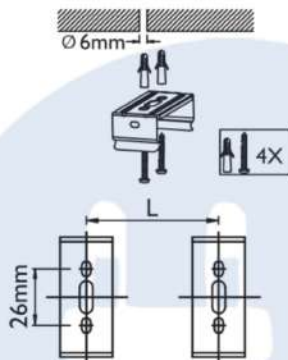

PHILIPS

Essential Smartbright TLED Waterproof: WT069C Spec sheet

	A Brand Bare TLED Waterproof
Safety Class (driver+system)	Class II
Housing material	PC
Cover material (Diffuser)	PC
Clips	Stainless Steel
Cable Gland	M20 (same as Coreline Waterproof)
IPxx	IP65
IKxx	IK08
Ball-proof	follow IEC
Glow wire rating	850C
fire-rated	follow IEC
Mounting	Via SS Brackets
Power connection	Through connector (integrated fuse)
Color(s) (and RAL code)	Light Grey (same as coreline waterproof)
Size (LxWxH) + considerations	Supplier provided
Weight (Kg)	Supplier provided
Packaging concept	1-in-1 + cartonbox
Temperature Range (depending on TLED)	-20C - +35C (housing only).
	(possible to have 10% lower lamp life at 35C for 2x4ft lamps)
Luminaire Service class	B
RoHS/REACH	Yes

Mounting distance

Type	L600	L1200
L	255-405mm	730-950mm

12NC	Description
911401807181	WT069C SE 1XTLED Bare L600 GM
911401807281	WT069C SE 2XTLED Bare L600 GM
911401806981	WT069C SE 1XTLED Bare L1200 GM
911401807081	WT069C SE 2XTLED Bare L1200 GM