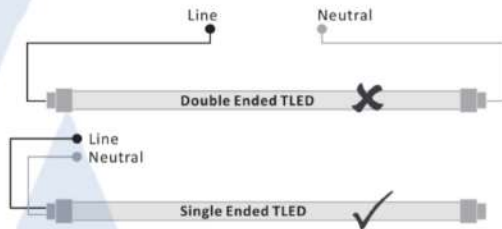

Essential Smartbright TLED Waterproof: WT069C

Safe & Reliable

Unique selling point

- PC Cover and housing material
- Stainless Steel Clips
- IP65, IK08
- Glow wire rating: 850C
- -20C - +35C *

* Depends on TLED

PHILIPS

Essential Smartbright TLED Waterproof: WT069C Spec sheet

	A Brand Bare TLED Waterproof
Safety Class (driver+system)	Class II
Housing material	PC
Cover material (Diffuser)	PC
Clips	Stainless Steel
Cable Gland	M20 (same as Coreline Waterproof)
IPxx	IP65
IKxx	IK08
Ball-proof	follow IEC
Glow wire rating	850C
fire-rated	follow IEC
Mounting	Via SS Brackets
Power connection	Through connector (integrated fuse)
Color(s) (and RAL code)	Light Grey (same as coreline waterproof)
Size (LxWxH) + considerations	Supplier provided
Weight (Kg)	Supplier provided
Packaging concept	1-in-1 + cartonbox
Temperature Range (depending on TLED)	-20C - +35C (housing only).
	(possible to have 10% lower lamp life at 35C for 2x4ft lamps)
Luminaire Service class	B
RoHS/REACH	Yes

Mounting distance

Type	L600	L1200
L	255-405mm	730-950mm

12NC	Description
911401807181	WT069C SE 1XTLED Bare L600 GM
911401807281	WT069C SE 2XTLED Bare L600 GM
911401806981	WT069C SE 1XTLED Bare L1200 GM
911401807081	WT069C SE 2XTLED Bare L1200 GM