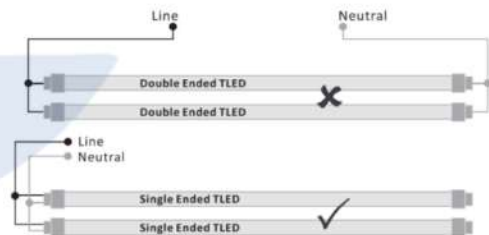

Essential Smartbright TLED Waterproof: WT069C

Safe & Reliable

Unique selling point

- PC Cover and housing material
- Stainless Steel Clips
- IP65, IK08
- Glow wire rating: 850C
- -20C - +35C *

* Depends on TLED

PHILIPS

Essential Smartbright TLED Waterproof: WT069C Spec sheet

	A Brand Bare TLED Waterproof
Safety Class (driver+system)	Class II
Housing material	PC
Cover material (Diffuser)	PC
Clips	Stainless Steel
Cable Gland	M20 (same as Coreline Waterproof)
IPxx	IP65
IKxx	IK08
Ball-proof	follow IEC
Glow wire rating	850C
fire-rated	follow IEC
Mounting	Via SS Brackets
Power connection	Through connector (integrated fuse)
Color(s) (and RAL code)	Light Grey (same as coreline waterproof)
Size (LxWxH) + considerations	Supplier provided
Weight (Kg)	Supplier provided
Packaging concept	1-in-1 + cartonbox
Temperature Range (depending on TLED)	-20C - +35C (housing only).
	(possible to have 10% lower lamp life at 35C for 2x4ft lamps)
Luminaire Service class	B
RoHS/REACH	Yes

Mounting distance

Type	L600	L1200
L	255-405mm	730-950mm

12NC	Description
911401807181	WT069C SE 1XTLED Bare L600 GM
911401807281	WT069C SE 2XTLED Bare L600 GM
911401806981	WT069C SE 1XTLED Bare L1200 GM
911401807081	WT069C SE 2XTLED Bare L1200 GM