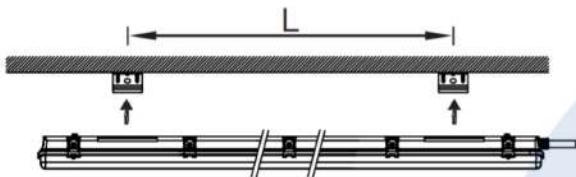

Essential Smartbright TLED Waterproof: WT069C

Safe & Reliable

Unique selling point

- PC Cover and housing material
- Stainless Steel Clips
- IP65, IK08
- Glow wire rating: 850C
- -20C - +35C *

* Depends on TLED

PHILIPS

Essential Smartbright TLED Waterproof: WT069C Spec sheet

	A Brand Bare TLED Waterproof
Safety Class (driver+system)	Class II
Housing material	PC
Cover material (Diffuser)	PC
Clips	Stainless Steel
Cable Gland	M20 (same as Coreline Waterproof)
IPxx	IP65
IKxx	IK08
Ball-proof	follow IEC
Glow wire rating	850C
fire-rated	follow IEC
Mounting	Via SS Brackets
Power connection	Through connector (integrated fuse)
Color(s) (and RAL code)	Light Grey (same as coreline waterproof)
Size (LxWxH) + considerations	Supplier provided
Weight (Kg)	Supplier provided
Packaging concept	1-in-1 + cartonbox
Temperature Range (depending on TLED)	-20C - +35C (housing only).
	(possible to have 10% lower lamp life at 35C for 2x4ft lamps)
Luminaire Service class	B
RoHS/REACH	Yes

Mounting distance

Type	L600	L1200
L	255-405mm	730-950mm

12NC	Description
911401807181	WT069C SE 1XTLED Bare L600 GM
911401807281	WT069C SE 2XTLED Bare L600 GM
911401806981	WT069C SE 1XTLED Bare L1200 GM
911401807081	WT069C SE 2XTLED Bare L1200 GM