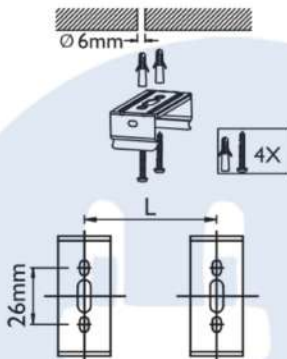

PHILIPS

Essential Smartbright TLED Waterproof: WT069C Spec sheet

	A Brand Bare TLED Waterproof
Safety Class (driver+system)	Class II
Housing material	PC
Cover material (Diffuser)	PC
Clips	Stainless Steel
Cable Gland	M20 (same as Coreline Waterproof)
IPxx	IP65
IKxx	IK08
Ball-proof	follow IEC
Glow wire rating	850C
fire-rated	follow IEC
Mounting	Via SS Brackets
Power connection	Through connector (integrated fuse)
Color(s) (and RAL code)	Light Grey (same as coreline waterproof)
Size (LxWxH) + considerations	Supplier provided
Weight (Kg)	Supplier provided
Packaging concept	1-in-1 + cartonbox
Temperature Range (depending on TLED)	-20C - +35C (housing only).
	(possible to have 10% lower lamp life at 35C for 2x4ft lamps)
Luminaire Service class	B
RoHS/REACH	Yes

Mounting distance

Type	L600	L1200
L	255-405mm	730-950mm

12NC	Description
911401807181	WT069C SE 1XTLED Bare L600 GM
911401807281	WT069C SE 2XTLED Bare L600 GM
911401806981	WT069C SE 1XTLED Bare L1200 GM
911401807081	WT069C SE 2XTLED Bare L1200 GM