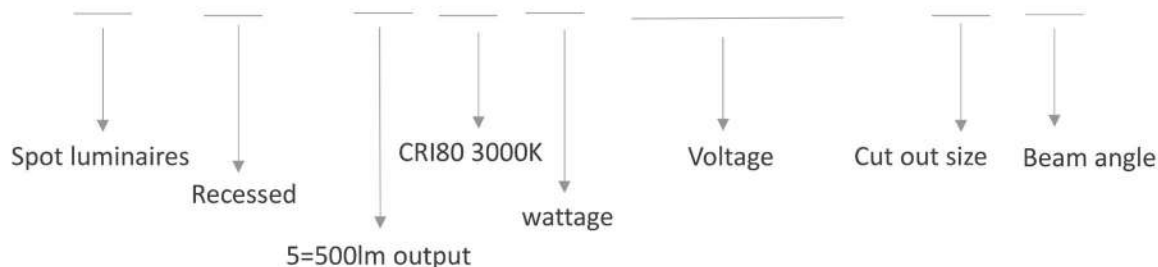

Essential SmartBright RS100B product description

RS100B LED5 830 6W 220-240V D75 WB

Site web : www.aljawad.ci | Email : aljawad@aljawad.ci

(+225) 27 21 25 35 27