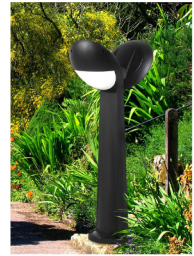

1R3.613.X20.AYE27 - Light Post angled 2xE27 100 black

Type:	Bollard Lamp
Material:	Resin (body)
Socket:	E27
Illuminant:	E27
Max. Wattage:	18V
Protection Rating:	IP66
Protection Class:	2
Width:	240 mm
Length:	240 mm
Height:	800 mm
Weight:	1.600 kg