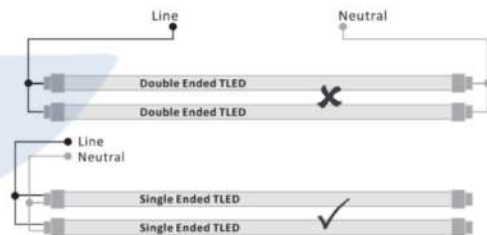

### Unique selling point

- PC Cover and housing material
- Stainless Steel Clips
- IP65, IK08
- Glow wire rating: 850C
- -20C - +35C \*

\* Depends on TLED

**PHILIPS**

# Essential Smartbright TLED Waterproof: WT069C Spec sheet

	A Brand Bare TLED Waterproof
Safety Class (driver+system)	Class II
Housing material	PC
Cover material (Diffuser)	PC
Clips	Stainless Steel
Cable Gland	M20 (same as Coreline Waterproof)
IPxx	IP65
IKxx	IK08
Ball-proof	follow IEC
Glow wire rating	850C
fire-rated	follow IEC
Mounting	Via SS Brackets
Power connection	Through connector (integrated fuse)
Color(s) (and RAL code)	Light Grey (same as coreline waterproof)
Size (LxWxH) + considerations	Supplier provided
Weight (Kg)	Supplier provided
Packaging concept	1-in-1 + cartonbox
Temperature Range (depending on TLED)	-20C - +35C (housing only).
	(possible to have 10% lower lamp life at 35C for 2x4ft lamps)
Luminaire Service class	B
RoHS/REACH	Yes

## Mounting distance

Type	L600	L1200
L	255-405mm	730-950mm

12NC	Description
911401807181	WT069C SE 1XTLED Bare L600 GM
911401807281	WT069C SE 2XTLED Bare L600 GM
911401806981	WT069C SE 1XTLED Bare L1200 GM
911401807081	WT069C SE 2XTLED Bare L1200 GM