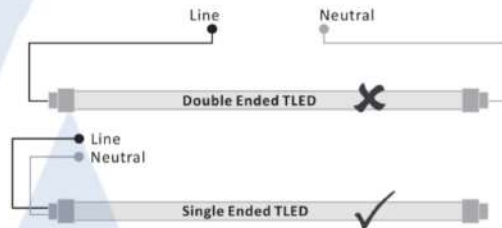

### Unique selling point

- PC Cover and housing material
- Stainless Steel Clips
- IP65, IK08
- Glow wire rating: 850C
- -20C - +35C \*

\* Depends on TLED

**PHILIPS**

# Essential Smartbright TLED Waterproof: WT069C Spec sheet

	A Brand Bare TLED Waterproof
Safety Class (driver+system)	Class II
Housing material	PC
Cover material (Diffuser)	PC
Clips	Stainless Steel
Cable Gland	M20 (same as Coreline Waterproof)
IPxx	IP65
IKxx	IK08
Ball-proof	follow IEC
Glow wire rating	850C
fire-rated	follow IEC
Mounting	Via SS Brackets
Power connection	Through connector (integrated fuse)
Color(s) (and RAL code)	Light Grey (same as coreline waterproof)
Size (LxWxH) + considerations	Supplier provided
Weight (Kg)	Supplier provided
Packaging concept	1-in-1 + cartonbox
Temperature Range (depending on TLED)	-20C - +35C (housing only).
	(possible to have 10% lower lamp life at 35C for 2x4ft lamps)
Luminaire Service class	B
RoHS/REACH	Yes

## Mounting distance

Type	L600	L1200
L	255-405mm	730-950mm

12NC	Description
911401807181	WT069C SE 1XTLED Bare L600 GM
911401807281	WT069C SE 2XTLED Bare L600 GM
911401806981	WT069C SE 1XTLED Bare L1200 GM
911401807081	WT069C SE 2XTLED Bare L1200 GM