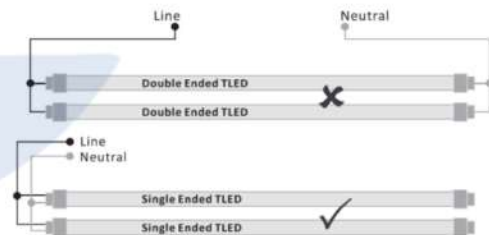

### Unique selling point

- PC Cover and housing material
- Stainless Steel Clips
- IP65, IK08
- Glow wire rating: 850C
- -20C - +35C \*

\* Depends on TLED

**PHILIPS**

# Essential Smartbright TLED Waterproof: WT069C Spec sheet

	A Brand Bare TLED Waterproof
Safety Class (driver+system)	Class II
Housing material	PC
Cover material (Diffuser)	PC
Clips	Stainless Steel
Cable Gland	M20 (same as Coreline Waterproof)
IPxx	IP65
IKxx	IK08
Ball-proof	follow IEC
Glow wire rating	850C
fire-rated	follow IEC
Mounting	Via SS Brackets
Power connection	Through connector (integrated fuse)
Color(s) (and RAL code)	Light Grey (same as coreline waterproof)
Size (LxWxH) + considerations	Supplier provided
Weight (Kg)	Supplier provided
Packaging concept	1-in-1 + cartonbox
Temperature Range (depending on TLED)	-20C - +35C (housing only).
	(possible to have 10% lower lamp life at 35C for 2x4ft lamps)
Luminaire Service class	B
RoHS/REACH	Yes

## Mounting distance

Type	L600	L1200
L	255-405mm	730-950mm

12NC	Description
911401807181	WT069C SE 1XTLED Bare L600 GM
911401807281	WT069C SE 2XTLED Bare L600 GM
911401806981	WT069C SE 1XTLED Bare L1200 GM
911401807081	WT069C SE 2XTLED Bare L1200 GM