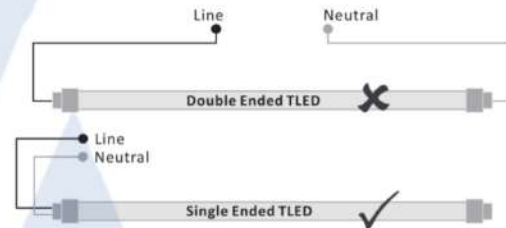

### Unique selling point

- PC Cover and housing material
- Stainless Steel Clips
- IP65, IK08
- Glow wire rating: 850C
- -20C - +35C \*

\* Depends on TLED

**PHILIPS**

# Essential Smartbright TLED Waterproof: WT069C Spec sheet

	A Brand Bare TLED Waterproof
Safety Class (driver+system)	Class II
Housing material	PC
Cover material (Diffuser)	PC
Clips	Stainless Steel
Cable Gland	M20 (same as Coreline Waterproof)
IPxx	IP65
IKxx	IK08
Ball-proof	follow IEC
Glow wire rating	850C
fire-rated	follow IEC
Mounting	Via SS Brackets
Power connection	Through connector (integrated fuse)
Color(s) (and RAL code)	Light Grey (same as coreline waterproof)
Size (LxWxH) + considerations	Supplier provided
Weight (Kg)	Supplier provided
Packaging concept	1-in-1 + cartonbox
Temperature Range (depending on TLED)	-20C - +35C (housing only).
	(possible to have 10% lower lamp life at 35C for 2x4ft lamps)
Luminaire Service class	B
RoHS/REACH	Yes

## Mounting distance

Type	L600	L1200
L	255-405mm	730-950mm

12NC	Description
911401807181	WT069C SE 1XTLED Bare L600 GM
911401807281	WT069C SE 2XTLED Bare L600 GM
911401806981	WT069C SE 1XTLED Bare L1200 GM
911401807081	WT069C SE 2XTLED Bare L1200 GM