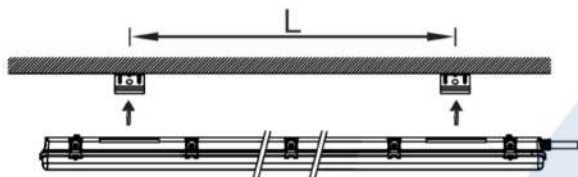

Mounting distance

Type	L600	L1200
L	255-405mm	730-950mm