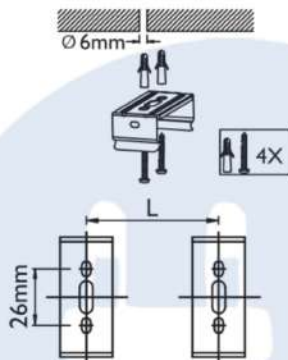

### Unique selling point

- PC Cover and housing material
- Stainless Steel Clips
- IP65, IK08
- Glow wire rating: 850C
- -20C - +35C \*

\* Depends on TLED

**PHILIPS**

## Mounting distance

Type	L600	L1200
L	255-405mm	730-950mm

12NC	Description
911401807181	WT069C SE 1XTLED Bare L600 GM
911401807281	WT069C SE 2XTLED Bare L600 GM
911401806981	WT069C SE 1XTLED Bare L1200 GM
911401807081	WT069C SE 2XTLED Bare L1200 GM