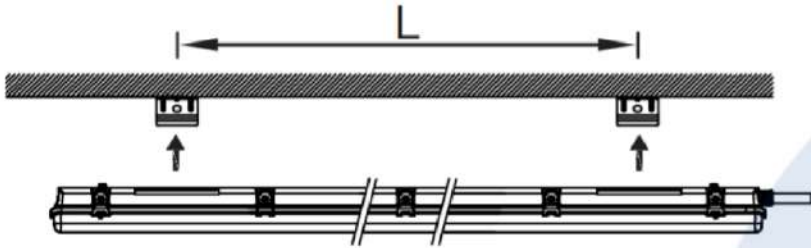

Essential Smartbright TLED Waterproof: WT069C

Safe & Reliable

Unique selling point

- **PC Cover and housing material**
- **Stainless Steel Clips**
- **IP65, IK08**
- **Glow wire rating: 850C**
- **-20C - +35C ***

** Depends on TLED*

PHILIPS

Essential Smartbright TLED Waterproof: WT069C Spec sheet

| | A Brand Bare TLED Waterproof |
|---------------------------------------|---|
| Safety Class (driver+system) | Class II |
| Housing material | PC |
| Cover material (Diffuser) | PC |
| Clips | Stainless Steel |
| Cable Gland | M20 (same as Coreline Waterproof) |
| IPxx | IP65 |
| IKxx | IK08 |
| Ball-proof | follow IEC |
| Glow wire rating | 850C |
| fire-rated | follow IEC |
| Mounting | Via SS Brackets |
| Power connection | Through connector (integrated fuse) |
| Color(s) (and RAL code) | Light Grey (same as coreline waterproof) |
| Size (LxWxH) + considerations | Supplier provided |
| Weight (Kg) | Supplier provided |
| Packaging concept | 1-in-1 + cartonbox |
| Temperature Range (depending on TLED) | -20C - +35C (housing only). |
| | (possible to have 10% lower lamp life at 35C for 2x4ft lamps) |
| Luminaire Service class | B |
| RoHS/REACH | Yes |

Mounting distance

| | | |
|------|-----------|-----------|
| Type | L600 | L1200 |
| L | 255-405mm | 730-950mm |

| 12NC | Description |
|--------------|-------------------------------|
| 911401812285 | WT069C DE 2XTLED Bare L600 GM |