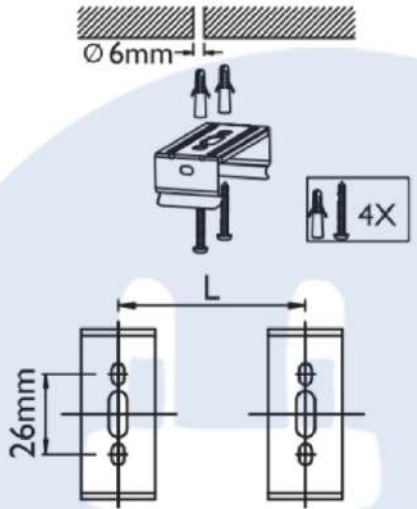

Essential Smartbright TLED Waterproof: WT069C

Safe & Reliable

Unique selling point

- **PC Cover and housing material**
- **Stainless Steel Clips**
- **IP65, IK08**
- **Glow wire rating: 850C**
- **-20C - +35C ***

** Depends on TLED*

PHILIPS

Essential Smartbright TLED Waterproof: WT069C Spec sheet

| | A Brand Bare TLED Waterproof |
|---------------------------------------|---|
| Safety Class (driver+system) | Class II |
| Housing material | PC |
| Cover material (Diffuser) | PC |
| Clips | Stainless Steel |
| Cable Gland | M20 (same as Coreline Waterproof) |
| IPxx | IP65 |
| IKxx | IK08 |
| Ball-proof | follow IEC |
| Glow wire rating | 850C |
| fire-rated | follow IEC |
| Mounting | Via SS Brackets |
| Power connection | Through connector (integrated fuse) |
| Color(s) (and RAL code) | Light Grey (same as coreline waterproof) |
| Size (LxWxH) + considerations | Supplier provided |
| Weight (Kg) | Supplier provided |
| Packaging concept | 1-in-1 + cartonbox |
| Temperature Range (depending on TLED) | -20C - +35C (housing only). |
| | (possible to have 10% lower lamp life at 35C for 2x4ft lamps) |
| Luminaire Service class | B |
| RoHS/REACH | Yes |

Mounting distance

| | | |
|------|-----------|-----------|
| Type | L600 | L1200 |
| L | 255-405mm | 730-950mm |

| 12NC | Description |
|--------------|-------------------------------|
| 911401812285 | WT069C DE 2XTLED Bare L600 GM |