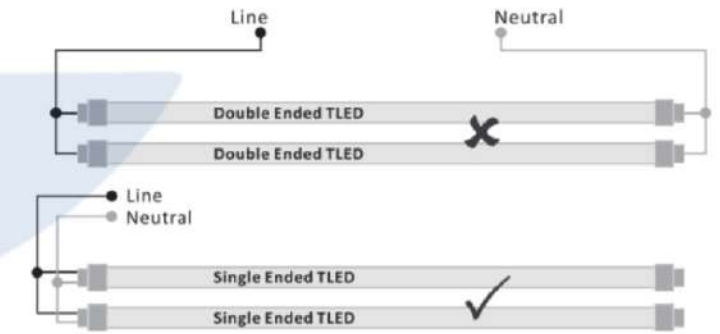

Essential Smartbright TLED Waterproof: WT069C

Safe & Reliable

Unique selling point

- **PC Cover and housing material**
- **Stainless Steel Clips**
- **IP65, IK08**
- **Glow wire rating: 850C**
- **-20C - +35C ***

** Depends on TLED*

PHILIPS

Essential Smartbright TLED Waterproof: WT069C Spec sheet

| | A Brand Bare TLED Waterproof |
|---------------------------------------|---|
| Safety Class (driver+system) | Class II |
| Housing material | PC |
| Cover material (Diffuser) | PC |
| Clips | Stainless Steel |
| Cable Gland | M20 (same as Coreline Waterproof) |
| IPxx | IP65 |
| IKxx | IK08 |
| Ball-proof | follow IEC |
| Glow wire rating | 850C |
| fire-rated | follow IEC |
| Mounting | Via SS Brackets |
| Power connection | Through connector (integrated fuse) |
| Color(s) (and RAL code) | Light Grey (same as coreline waterproof) |
| Size (LxWxH) + considerations | Supplier provided |
| Weight (Kg) | Supplier provided |
| Packaging concept | 1-in-1 + cartonbox |
| Temperature Range (depending on TLED) | -20C - +35C (housing only). |
| | (possible to have 10% lower lamp life at 35C for 2x4ft lamps) |
| Luminaire Service class | B |
| RoHS/REACH | Yes |

Mounting distance

| | | |
|------|-----------|-----------|
| Type | L600 | L1200 |
| L | 255-405mm | 730-950mm |

| 12NC | Description |
|--------------|-------------------------------|
| 911401812285 | WT069C DE 2XTLED Bare L600 GM |