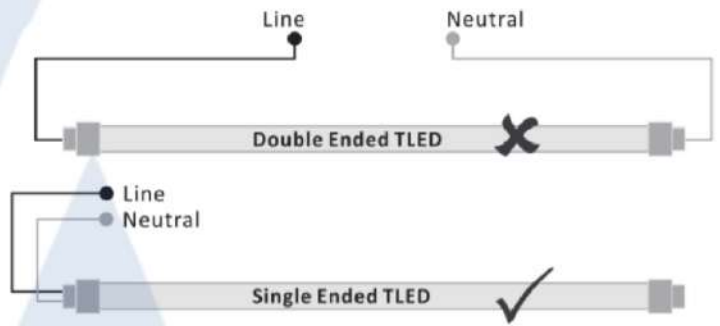

Essential Smartbright TLED Waterproof: WT069C

Safe & Reliable

Unique selling point

- **PC Cover and housing material**
- **Stainless Steel Clips**
- **IP65, IK08**
- **Glow wire rating: 850C**
- **-20C - +35C ***

** Depends on TLED*

PHILIPS

Essential Smartbright TLED Waterproof: WT069C Spec sheet

| | A Brand Bare TLED Waterproof |
|---------------------------------------|---|
| Safety Class (driver+system) | Class II |
| Housing material | PC |
| Cover material (Diffuser) | PC |
| Clips | Stainless Steel |
| Cable Gland | M20 (same as Coreline Waterproof) |
| IPxx | IP65 |
| IKxx | IK08 |
| Ball-proof | follow IEC |
| Glow wire rating | 850C |
| fire-rated | follow IEC |
| Mounting | Via SS Brackets |
| Power connection | Through connector (integrated fuse) |
| Color(s) (and RAL code) | Light Grey (same as coreline waterproof) |
| Size (LxWxH) + considerations | Supplier provided |
| Weight (Kg) | Supplier provided |
| Packaging concept | 1-in-1 + cartonbox |
| Temperature Range (depending on TLED) | -20C - +35C (housing only). |
| | (possible to have 10% lower lamp life at 35C for 2x4ft lamps) |
| Luminaire Service class | B |
| RoHS/REACH | Yes |

Mounting distance

| | | |
|------|-----------|-----------|
| Type | L600 | L1200 |
| L | 255-405mm | 730-950mm |

| 12NC | Description |
|--------------|-------------------------------|
| 911401812285 | WT069C DE 2XTLED Bare L600 GM |