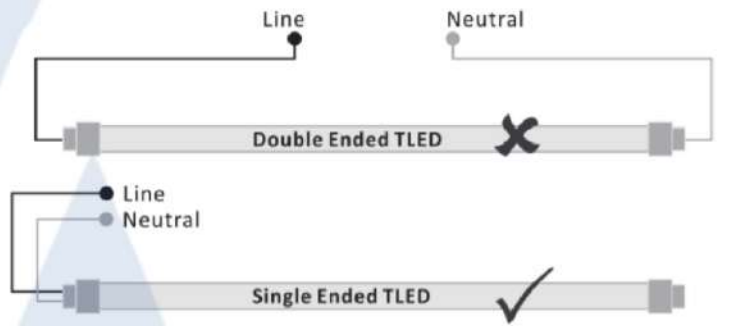

Essential Smartbright TLED Waterproof: WT069C

Safe & Reliable

Unique selling point

- **PC Cover and housing material**
- **Stainless Steel Clips**
- **IP65, IK08**
- **Glow wire rating: 850C**
- **-20C - +35C ***

** Depends on TLED*

PHILIPS

Essential Smartbright TLED Waterproof: WT069C Spec sheet

	A Brand Bare TLED Waterproof
Safety Class (driver+system)	Class II
Housing material	PC
Cover material (Diffuser)	PC
Clips	Stainless Steel
Cable Gland	M20 (same as Coreline Waterproof)
IPxx	IP65
IKxx	IK08
Ball-proof	follow IEC
Glow wire rating	850C
fire-rated	follow IEC
Mounting	Via SS Brackets
Power connection	Through connector (integrated fuse)
Color(s) (and RAL code)	Light Grey (same as coreline waterproof)
Size (LxWxH) + considerations	Supplier provided
Weight (Kg)	Supplier provided
Packaging concept	1-in-1 + cartonbox
Temperature Range (depending on TLED)	-20C - +35C (housing only).
	(possible to have 10% lower lamp life at 35C for 2x4ft lamps)
Luminaire Service class	B
RoHS/REACH	Yes

Mounting distance

Type	L600	L1200
L	255-405mm	730-950mm

12NC	Description
911401805881	WT069C DE 2XTLED Bare L1200 GC