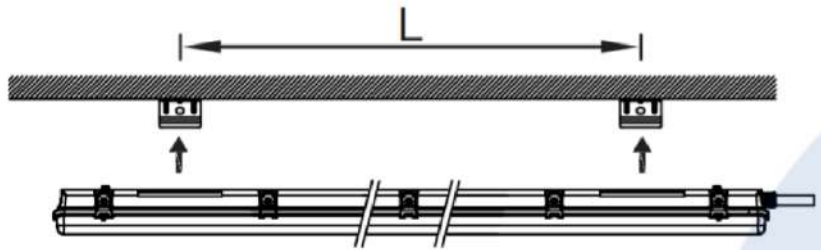

Essential Smartbright TLED Waterproof: WT069C

Safe & Reliable

Unique selling point

- **PC Cover and housing material**
- **Stainless Steel Clips**
- **IP65, IK08**
- **Glow wire rating: 850C**
- **-20C - +35C ***

** Depends on TLED*

PHILIPS

Essential Smartbright TLED Waterproof: WT069C Spec sheet

	A Brand Bare TLED Waterproof
Safety Class (driver+system)	Class II
Housing material	PC
Cover material (Diffuser)	PC
Clips	Stainless Steel
Cable Gland	M20 (same as Coreline Waterproof)
IPxx	IP65
IKxx	IK08
Ball-proof	follow IEC
Glow wire rating	850C
fire-rated	follow IEC
Mounting	Via SS Brackets
Power connection	Through connector (integrated fuse)
Color(s) (and RAL code)	Light Grey (same as coreline waterproof)
Size (LxWxH) + considerations	Supplier provided
Weight (Kg)	Supplier provided
Packaging concept	1-in-1 + cartonbox
Temperature Range (depending on TLED)	-20C - +35C (housing only).
	(possible to have 10% lower lamp life at 35C for 2x4ft lamps)
Luminaire Service class	B
RoHS/REACH	Yes

Mounting distance

Type	L600	L1200
L	255-405mm	730-950mm

12NC	Description
911401805881	WT069C DE 2XTLED Bare L1200 GC