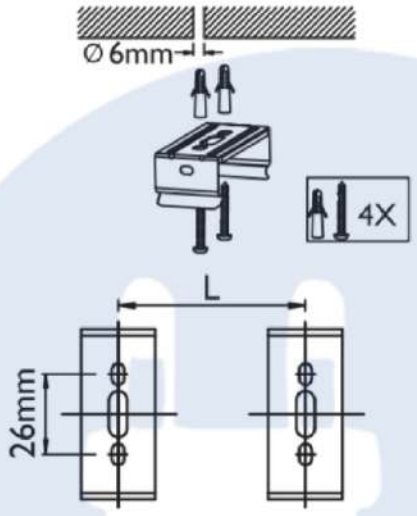

Essential Smartbright TLED Waterproof: WT069C

Safe & Reliable

Unique selling point

- **PC Cover and housing material**
- **Stainless Steel Clips**
- **IP65, IK08**
- **Glow wire rating: 850C**
- **-20C - +35C ***

** Depends on TLED*

PHILIPS

Essential Smartbright TLED Waterproof: WT069C Spec sheet

	A Brand Bare TLED Waterproof
Safety Class (driver+system)	Class II
Housing material	PC
Cover material (Diffuser)	PC
Clips	Stainless Steel
Cable Gland	M20 (same as Coreline Waterproof)
IPxx	IP65
IKxx	IK08
Ball-proof	follow IEC
Glow wire rating	850C
fire-rated	follow IEC
Mounting	Via SS Brackets
Power connection	Through connector (integrated fuse)
Color(s) (and RAL code)	Light Grey (same as coreline waterproof)
Size (LxWxH) + considerations	Supplier provided
Weight (Kg)	Supplier provided
Packaging concept	1-in-1 + cartonbox
Temperature Range (depending on TLED)	-20C - +35C (housing only).
	(possible to have 10% lower lamp life at 35C for 2x4ft lamps)
Luminaire Service class	B
RoHS/REACH	Yes

Mounting distance

Type	L600	L1200
L	255-405mm	730-950mm

12NC	Description
911401805881	WT069C DE 2XTLED Bare L1200 GC