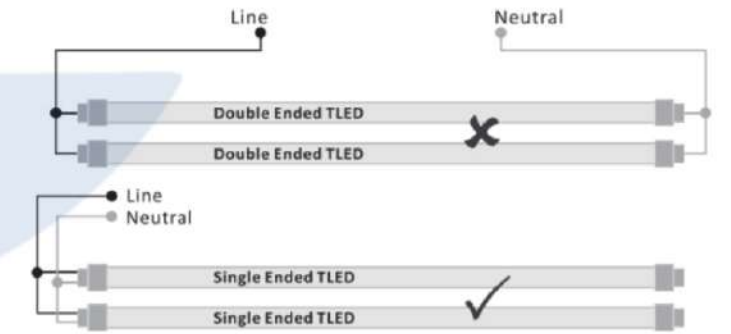

Essential Smartbright TLED Waterproof: WT069C

Safe & Reliable

Unique selling point

- **PC Cover and housing material**
- **Stainless Steel Clips**
- **IP65, IK08**
- **Glow wire rating: 850C**
- **-20C - +35C ***

** Depends on TLED*

PHILIPS

Essential Smartbright TLED Waterproof: WT069C Spec sheet

	A Brand Bare TLED Waterproof
Safety Class (driver+system)	Class II
Housing material	PC
Cover material (Diffuser)	PC
Clips	Stainless Steel
Cable Gland	M20 (same as Coreline Waterproof)
IPxx	IP65
IKxx	IK08
Ball-proof	follow IEC
Glow wire rating	850C
fire-rated	follow IEC
Mounting	Via SS Brackets
Power connection	Through connector (integrated fuse)
Color(s) (and RAL code)	Light Grey (same as coreline waterproof)
Size (LxWxH) + considerations	Supplier provided
Weight (Kg)	Supplier provided
Packaging concept	1-in-1 + cartonbox
Temperature Range (depending on TLED)	-20C - +35C (housing only).
	(possible to have 10% lower lamp life at 35C for 2x4ft lamps)
Luminaire Service class	B
RoHS/REACH	Yes

Mounting distance

Type	L600	L1200
L	255-405mm	730-950mm

12NC	Description
911401805881	WT069C DE 2XTLED Bare L1200 GC