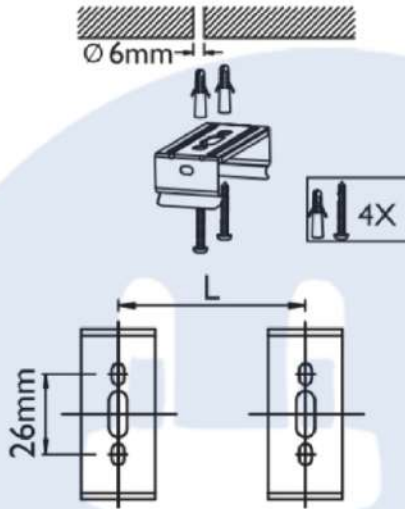

Essential Smartbright TLED Waterproof: WT069C

Safe & Reliable

Unique selling point

- **PC Cover and housing material**
- **Stainless Steel Clips**
- **IP65, IK08**
- **Glow wire rating: 850C**
- **-20C - +35C ***

** Depends on TLED*

PHILIPS

Essential Smartbright TLED Waterproof: WT069C Spec sheet

	A Brand Bare TLED Waterproof
Safety Class (driver+system)	Class II
Housing material	PC
Cover material (Diffuser)	PC
Clips	Stainless Steel
Cable Gland	M20 (same as Coreline Waterproof)
IPxx	IP65
IKxx	IK08
Ball-proof	follow IEC
Glow wire rating	850C
fire-rated	follow IEC
Mounting	Via SS Brackets
Power connection	Through connector (integrated fuse)
Color(s) (and RAL code)	Light Grey (same as coreline waterproof)
Size (LxWxH) + considerations	Supplier provided
Weight (Kg)	Supplier provided
Packaging concept	1-in-1 + cartonbox
Temperature Range (depending on TLED)	-20C - +35C (housing only).
	(possible to have 10% lower lamp life at 35C for 2x4ft lamps)
Luminaire Service class	B
RoHS/REACH	Yes

Mounting distance

Type	L600	L1200
L	255-405mm	730-950mm

12NC	Description
911401805781	WT069C DE 1XTLED Bare L1200 GC