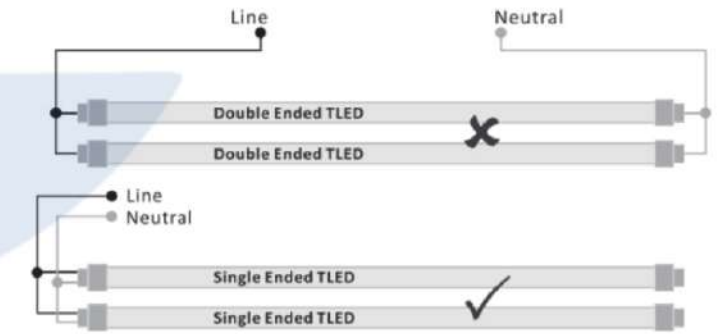

Essential Smartbright TLED Waterproof: WT069C

Safe & Reliable

Unique selling point

- **PC Cover and housing material**
- **Stainless Steel Clips**
- **IP65, IK08**
- **Glow wire rating: 850C**
- **-20C - +35C ***

** Depends on TLED*

PHILIPS

Essential Smartbright TLED Waterproof: WT069C Spec sheet

	A Brand Bare TLED Waterproof
Safety Class (driver+system)	Class II
Housing material	PC
Cover material (Diffuser)	PC
Clips	Stainless Steel
Cable Gland	M20 (same as Coreline Waterproof)
IPxx	IP65
IKxx	IK08
Ball-proof	follow IEC
Glow wire rating	850C
fire-rated	follow IEC
Mounting	Via SS Brackets
Power connection	Through connector (integrated fuse)
Color(s) (and RAL code)	Light Grey (same as coreline waterproof)
Size (LxWxH) + considerations	Supplier provided
Weight (Kg)	Supplier provided
Packaging concept	1-in-1 + cartonbox
Temperature Range (depending on TLED)	-20C - +35C (housing only).
	(possible to have 10% lower lamp life at 35C for 2x4ft lamps)
Luminaire Service class	B
RoHS/REACH	Yes

Mounting distance

Type	L600	L1200
L	255-405mm	730-950mm

12NC	Description
911401805781	WT069C DE 1XTLED Bare L1200 GC