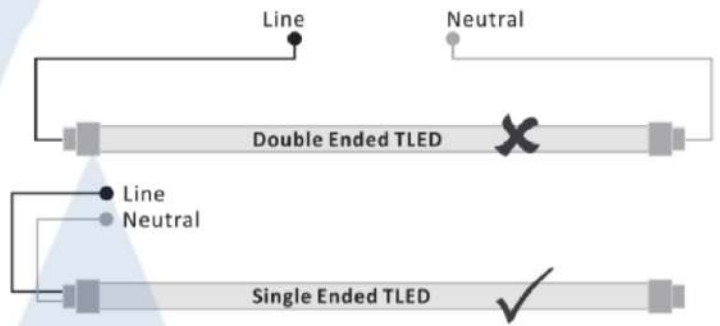

Essential Smartbright TLED Waterproof: WT069C

Safe & Reliable

Unique selling point

- **PC Cover and housing material**
- **Stainless Steel Clips**
- **IP65, IK08**
- **Glow wire rating: 850C**
- **-20C - +35C ***

** Depends on TLED*

PHILIPS

Essential Smartbright TLED Waterproof: WT069C Spec sheet

	A Brand Bare TLED Waterproof
Safety Class (driver+system)	Class II
Housing material	PC
Cover material (Diffuser)	PC
Clips	Stainless Steel
Cable Gland	M20 (same as Coreline Waterproof)
IPxx	IP65
IKxx	IK08
Ball-proof	follow IEC
Glow wire rating	850C
fire-rated	follow IEC
Mounting	Via SS Brackets
Power connection	Through connector (integrated fuse)
Color(s) (and RAL code)	Light Grey (same as coreline waterproof)
Size (LxWxH) + considerations	Supplier provided
Weight (Kg)	Supplier provided
Packaging concept	1-in-1 + cartonbox
Temperature Range (depending on TLED)	-20C - +35C (housing only).
	(possible to have 10% lower lamp life at 35C for 2x4ft lamps)
Luminaire Service class	B
RoHS/REACH	Yes

Mounting distance

Type	L600	L1200
L	255-405mm	730-950mm

12NC	Description
911401805781	WT069C DE 1XTLED Bare L1200 GC