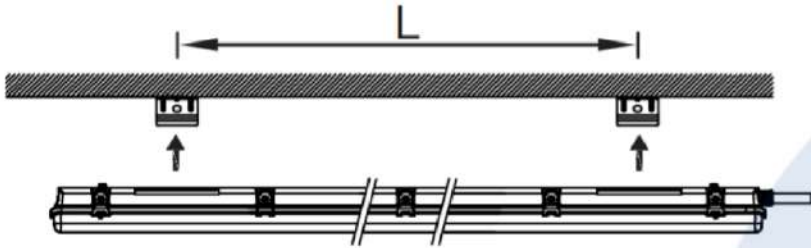

Essential Smartbright TLED Waterproof: WT069C

Safe & Reliable

Unique selling point

- **PC Cover and housing material**
- **Stainless Steel Clips**
- **IP65, IK08**
- **Glow wire rating: 850C**
- **-20C - +35C ***

** Depends on TLED*

PHILIPS

Essential Smartbright TLED Waterproof: WT069C Spec sheet

	A Brand Bare TLED Waterproof
Safety Class (driver+system)	Class II
Housing material	PC
Cover material (Diffuser)	PC
Clips	Stainless Steel
Cable Gland	M20 (same as Coreline Waterproof)
IPxx	IP65
IKxx	IK08
Ball-proof	follow IEC
Glow wire rating	850C
fire-rated	follow IEC
Mounting	Via SS Brackets
Power connection	Through connector (integrated fuse)
Color(s) (and RAL code)	Light Grey (same as coreline waterproof)
Size (LxWxH) + considerations	Supplier provided
Weight (Kg)	Supplier provided
Packaging concept	1-in-1 + cartonbox
Temperature Range (depending on TLED)	-20C - +35C (housing only).
	(possible to have 10% lower lamp life at 35C for 2x4ft lamps)
Luminaire Service class	B
RoHS/REACH	Yes

Mounting distance

Type	L600	L1200
L	255-405mm	730-950mm

12NC	Description
911401805781	WT069C DE 1XTLED Bare L1200 GC